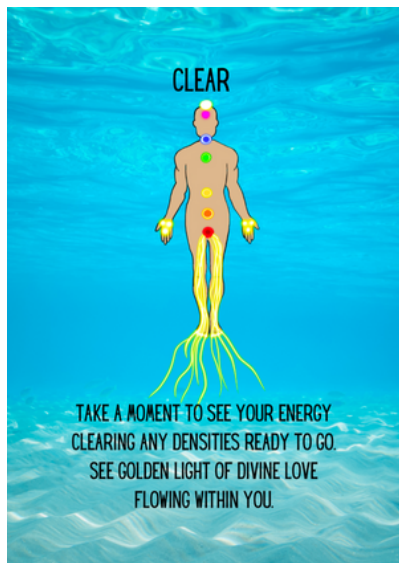

This card is letting you know there is energy connected with your question that is ready to shift and clear. This denser energy is connected with your physical body. You are moving your own energy into a higher flow. Direct your flow by envisioning this clearing and trust yourself. You are surrounded by love and assistance and you never walk alone.